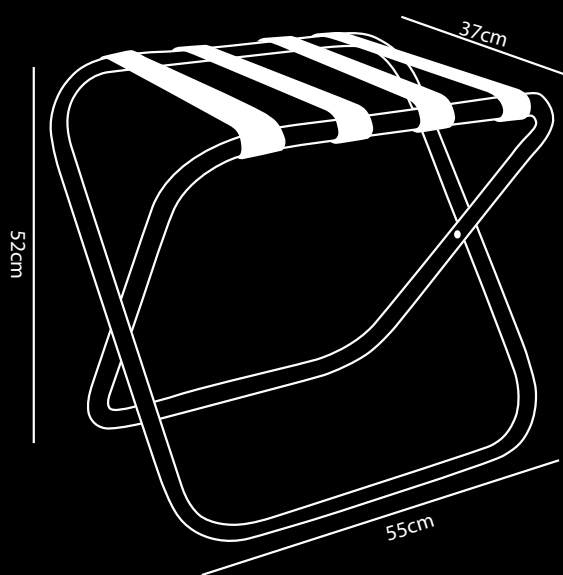

STAY

Luggage Rack

Steel

- Steel frame with 4 black nylon straps
- Very compact and foldable
- 2-year warranty
- Dutch design
- Strong and stable
- Fits perfectly in the wardrobe
- Budget-friendly model
- Rounded corners – female shape
- Produced with attention to detail
- Rootz plants one tree in cooperation with WeForest or every 3 luggage racks sold

dutch
DESIGN

Buy three
plant one tree
weforest.org

2
YEAR
WARRANTY

Request an offer