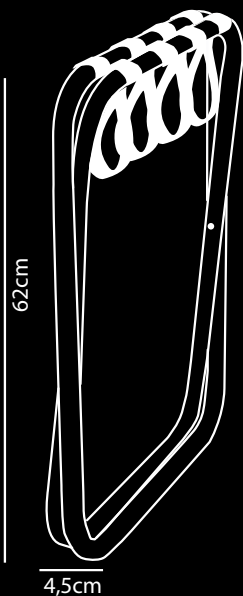

STAY

Luggage Rack

Steel

- Steel frame with 4 black nylon straps
- Very compact and foldable
- 2-year warranty
- Dutch design
- Strong and stable
- Fits perfectly in the wardrobe
- Budget-friendly model
- Rounded corners – female shape
- Produced with attention to detail
- Rootz plants one tree in cooperation with WeForest or every 3 luggage racks sold

dutch
DESIGN

Buy three
plant one tree
weforest.org

2
YEAR
WARRANTY

Request an offer