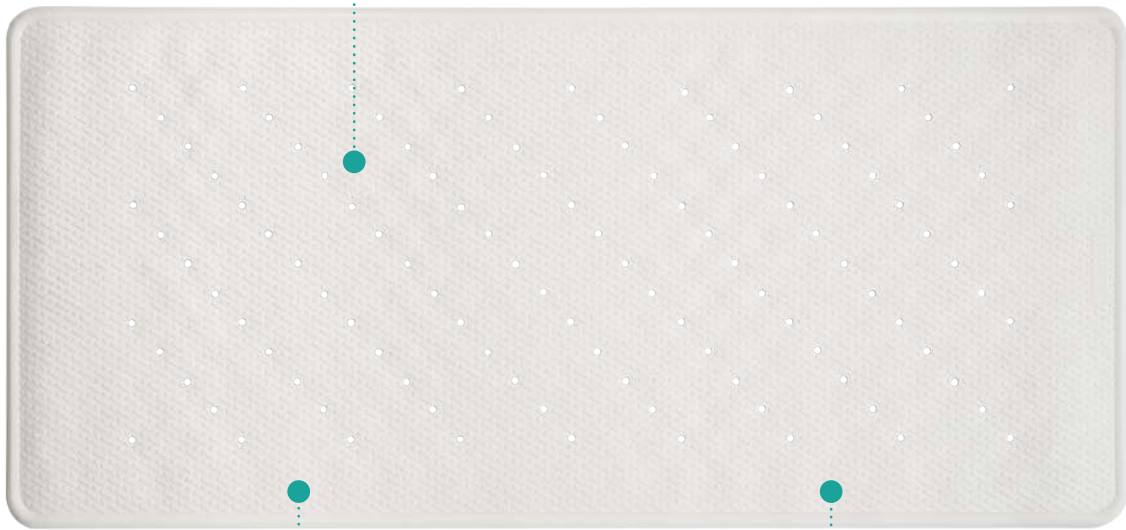

BATH MAT (DOVER / SPA0006)

ANTI SLIP SUCTION PADS

TEXTURED RUBBER
Anti-slip textured material

EASY TO CLEAN
Durable, widely spaced drainage holes to prevent dirt clogging

Specification

White
0.77kg

10mm
0.39in /

345mm
13.58in

740mm
29.13in