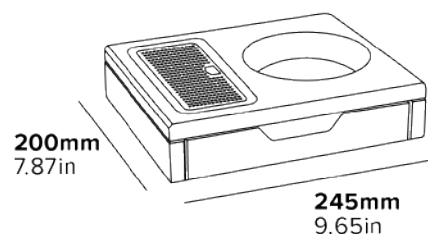

RUBBER FEET

Anti-scratch

ANTI-THEFT

- Accommodates Kensington kettle
- Space saving design
- Moisture resistant MDF
- Compartment 1: (x2)
H32 x W54 x D162mm
- Compartment 2:
H32 x W91 x D99mm
- Compartment 3:
H32 x W91 x D60mm

Specification

Black

1.30kg

(See Kensington Kettle specification)

KENSINGTON

Drawer Welcome Tray

CORBY

ABOUT THIS PRODUCT

The Kensington Drawer Tray in black is designed to elevate your hotel guest room's drinks experience. This sleek, space-saving tray accommodates our Corby Kensington 0.6L kettle and features a built-in drawer for sachets and a spoon holder. Its integrated drip tray ensures cleanliness, while anti-theft measures offer peace of mind. Easy to clean and designed with both functionality and style in mind, this welcome tray is the perfect addition to any guest room.