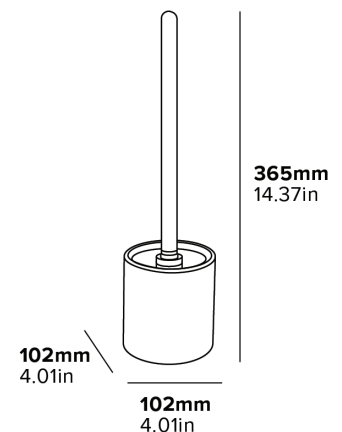

ALTON

Toilet Brush

CORBY

NYLON BRISTLES
Reaches all areas,
even under the rim

FREE STANDING

GLASS INTERIOR

PLASTIC BASE
Anti-scratch & waterproof

- Durable construction
- Nylon bristles
- Glass interior
- Free standing

Specification

Black
201 grade steel
0.56kg

EASY TO
CLEAN

ALTON

Toilet Brush

CORBY

ABOUT THIS PRODUCT

The Alton Toilet Brush in Black combines functionality with sleek, modern design. Crafted from high-quality materials, it delivers reliable performance while its black finish adds a refined touch to any hotel or guestroom bathroom.