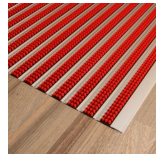

Rug Atenea 9Mm Brush

Description

- With only 9 mm thick, is the choice for certain installations surface or embedded in the ground.
- The Atenea model is suitable for places where you can not install carpets thicker.
- Atenea is also suitable to replace old carpet with a similar thickness, rubber or natural fibers.
- It consists of aluminum profiles which are inserted in the brushes strips.
- Its thickness allows you to still be embedded in laminated timber floating floor without major complications or additional work.

Store Product

[Rug Atenea 9Mm Brush](#)

- The dirt is caught between the profiles alumínio. A profile width is 33 mm to make up a meter 29 profiles are needed.

- Price for rubber finish per m2, including all elements required for assembly.