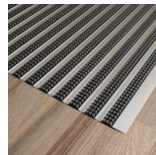

Rug Atenea 9Mm Brush

Description

- With only 9 mm thick, is the choice for certain installations surface or embedded in the ground.
- The Atenea model is suitable for places where you can not install carpets thicker.
- Atenea is also suitable to replace old carpet with a similar thickness, rubber or natural fibers.
- It consists of aluminum profiles which are inserted in the brushes strips.
- Its thickness allows you to still be embedded in laminated timber floating floor without major complications or additional work.

Store Product

[Rug Atenea 9Mm Brush](#)

- The dirt is caught between the profiles alumínio. A profile width is 33 mm to make up a meter 29 profiles are needed.

- Price for rubber finish per m2, including all elements required for assembly.