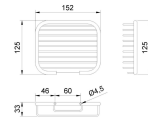

Grid Soap Dish

Description

- Soap dish chrome plated brass.
- Durability and corrosion resistance.
- Finish: gloss.
- Suitable for toilets and bathrooms.
- Concealed fixing.
- Measurements: 33X152X125 mm.

Documents

[Technical Data Sheets - PT \(265.62 Kb\)](#)

Features

Marca

Categoria

Soap Dishes

Price

Price 19,68 €