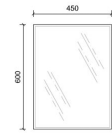

600 X 450 mm Mirror With Satin Finished Stainless Steel Fram

Description

- Material: 3 mm mirror thickness and AISI 304 stainless steel frame
- Finish: Satin
- Dimensions: 600 height x 450 width (mm)

Documents

Without VAT

94,67 €

Store Product

[600 X 450 mm Mirror With Satin Finished Stainless Steel Fram](#)