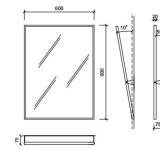

### Description

- Mirror with adjustable tilt angle, specially designed to be placed in toilets and bathrooms.
- Durability and corrosion resistance.
- Made of stainless steel AISI 304.
- Dimensions: H 800 x W 600 mm.
- We recommend installing between 700 - 1200 mm from the finished floor.
- Wall fixing by reclining deck.