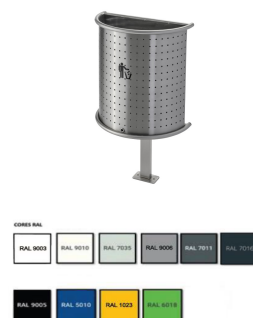

## 50L Outdoor Wastepaper Painted Steel color

### Description

- Half-moon garden waste bin made entirely of 0.8mm thick perforated steel sheet, galvanized and epoxy painted in any color, with top and bottom rims in 19 x 1.5mm round steel tubes with four wall fixing points.
- Leakage at the bottom, with a lock with safety keys.
- Cut-out vinyl symbolism.
- Dimensions: 460 x 260 x 820mm (length x width x height).
- Capacity: 50 liters.

### Product in Store

[50L Outdoor Wastepaper Painted Steel color](#)