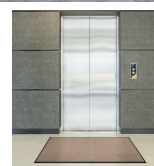

Textile Mat Monotone

Description

Bright and unicoloured mat with high functionality

Besides its impeccable capacity for dirt capture this mat also serves as an additional decorative element for your interior, just choose your favourite from our palette of 20 brilliant colours. Specifically suited for entrances, reception desks, lift doors, corridors•