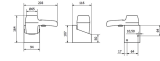

Wall Mounted Standard Hair Dryer

Description

- Wall mounted pistol type hair dryer.
- Manufactured from white ABS of high quality and resistance.
- 1200 W. power, suitable for domestic use and hotels
- Security push button.
- Manual on-off switch
- Hot air speed airflow selector, controlled manually (2 settings).
- Long coiled cord
- Easy to clean and maintain

Technical specifications:

- Total power: 1200W
- Electrical insulation: Class II

Features

Marca

Categoria **Wall Hair Dryers**

Price

Price with discount **40,48 €**

Price without discount **57,82€**