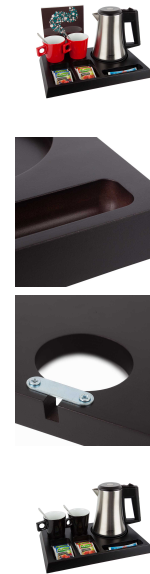

Wood Black Tray Signum With Star Kettle

Description

As a hotelier, your main goal is to create a pleasant stay for your guests. This was also the starting point for the development of our first hospitality tray, the CuboHotel SIGNUM.

This unique coffee and tea facility is synonymous with quality, luxury and individuality. The special design gives your hotel rooms a distinctive touch and cutting edge materials make this welcome tray an indispensable feature for every hotel. The SIGNUM tray is made of solid beech and has been treated with 3 layers of staining to prevent the absorption of dirt and moisture. Very strong and easy to clean!

- Material: Black Signum Wood;
- Dimensions: 3 x 35.6 x 24cm (height x width x length);
- Height with Kettle - CB1400 STAR (0,5 L 1000 W): 21.2cm;
- Height with Kettle - CB1401 STYLE (1 L 1500 W): 25.2cm.

The following items can be purchased separately:

- Cups: Red - CB1396 / Black - CB1397 / White - CB1398;
- Acrylic Brochure holder A5.

Accessories not included:

- Cups;
- Spoons, tea packets, sugar packets, coffee capsules.