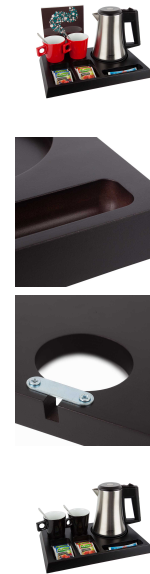

## Wood Black Tray Signum With Star Kettle

### Description

As a hotelier, your main goal is to create a pleasant stay for your guests. This was also the starting point for the development of our first hospitality tray, the CuboHotel SIGNUM.

This unique coffee and tea facility is synonymous with quality, luxury and individuality. The special design gives your hotel rooms a distinctive touch and cutting edge materials make this welcome tray an indispensable feature for every hotel. The SIGNUM tray is made of solid beech and has been treated with 3 layers of staining to prevent the absorption of dirt and moisture. Very strong and easy to clean!

- Material: Black Signum Wood;
- Dimensions: 3 x 35.6 x 24cm (height x width x length);
- Height with Kettle - CB1400 STAR (0,5 L 1000 W): 21.2cm;
- Height with Kettle - CB1401 STYLE (1 L 1500 W): 25.2cm.

### Store Product

[Wood Black Tray Signum With Star Kettle](#)

The following items can be purchased separately:

- Cups: Red - CB1396 / Black - CB1397 / White - CB1398;
- Acrylic Brochure holder A5.

Accessories not included: