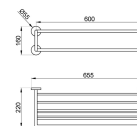

Shelf with towel rail in polished stainless steel

Description

- Towel rail in AISI 304 stainless steel.
- Durable and corrosion-resistant.
- Finish: polished stainless steel.
- Suitable for public restrooms.
- Dimensions: 156 x 655 x 221 mm.

Documents

[Technical Data Sheets - PT \(224.72 Kb\)](#)

Features

Marca

Categoria **Towel Shelves**

Price

Price **83,64 €**

Without VAT **68,00 €**