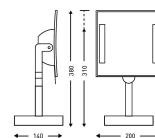

### Description

- Installation without electrical cable.
- LED lighting.
- With foot.
- Total electrical safety.
- TECHNICAL FEATURES
- Operates with a standard lithium battery (3.6V) included.
- Activated by the touch system.
- Time: 3 minutes.
- Battery life: + - 3 years.
- Increased vision x 3.
- Chrome-plated bronze stand.
- Dimensions: 15 x 15 x 45cm (length x height x width).