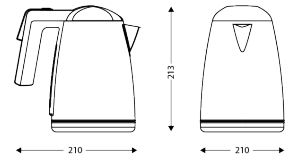

DIVA Hotel Kettle 1L Stainless Steel

Description

- Safe: JVD SwitchSafe handle.
- Double shell: quieter, maintains heat, no risk of burns.
- Hygienic: stainless steel casing and lid.

TECHNICAL CHARACTERISTICS:

- Nominal power: 1500 W.
- Power supply voltage: 230 V.
- Class I.
- 100% 304 stainless steel interior.
- Stops automatically when boiling and emptying.
- 360° rotation on the base.
- Operation indicator.
- Cable length: 60 cm.
- Dimensions: 21.3 x 21 x 14.5 cm (height x width x diameter).

Features

Marca

Categoria

Kettles

Price

Price with discount 83,30 €

Price without discount ~~104,12 €~~

Without VAT 67,72 €

Product in Store

[DIVA Hotel Kettle 1L Stainless Steel](#)