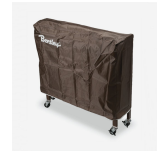

## Hotel Crib Bed for baby in safe and foldable Beech wood

### Description

- Folding crib, compact, approved for hotel use, durable, made from robust wood. The base and mattress are stored in the crib when folded.
- Complies with CPSC 16 CFR 1220
- JPMA Certification (complies with the latest American crib law)
- Colors: natural wood, beech and dark mahogany
- Dimensions: length x width x height:  
Open: 101 x 67 x 102 cm  
Closed: 101 x 24 x 102 cm
- Cover cover offer.
- Mattress included: 94 x 60 x 7cm (Length x Width x Thickness)
- Each crib comes disassembled in a box with the following approximate dimensions: 74 x 22 x 99 cm (Height x Length x Width)