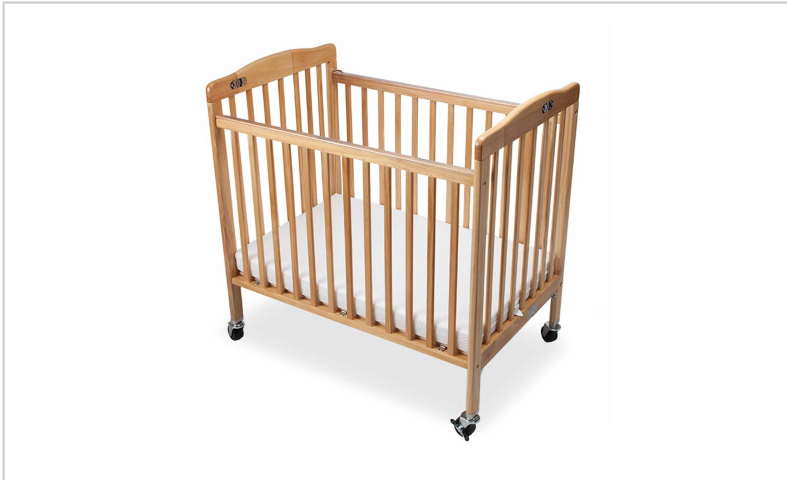

## Hotel Crib Bed for baby in safe and foldable Beech wood

### Description

- Folding crib, compact, approved for hotel use, durable, made from robust wood. The base and mattress are stored in the crib when folded.
- Complies with CPSC 16 CFR 1220
- JPMA Certification (complies with the latest American crib law)
- Colors: natural wood, beech and dark mahogany
- Dimensions: length x width x height:  
Open: 101 x 67 x 102 cm  
Closed: 101 x 24 x 102 cm
- Cover cover offer.
- Mattress included: 94 x 60 x 7cm (Length x Width x Thickness)
- Each crib comes disassembled in a box with the following approximate dimensions: 74 x 22 x 99 cm (Height x Length x Width)

### Product in Store

[Hotel Crib Bed for baby in safe and foldable Beech wood](#)