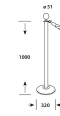

Chrome pole for queue manager cord Cube

Description

- Stainless steel dividing post for row management. Also known as a barrier or delimiter post.
- Made from stainless steel.
- Glossy finish
- Suitable for public areas.
- Suitable for hotels.
- Suitable for indoor use.

Note: does not include [CB2696](#) cord

For outdoor use, please contact us, we have other options.

Features

Marca

Categoria Queue Manager Post

Price

Price 60,06 €

Without VAT 48,83 €