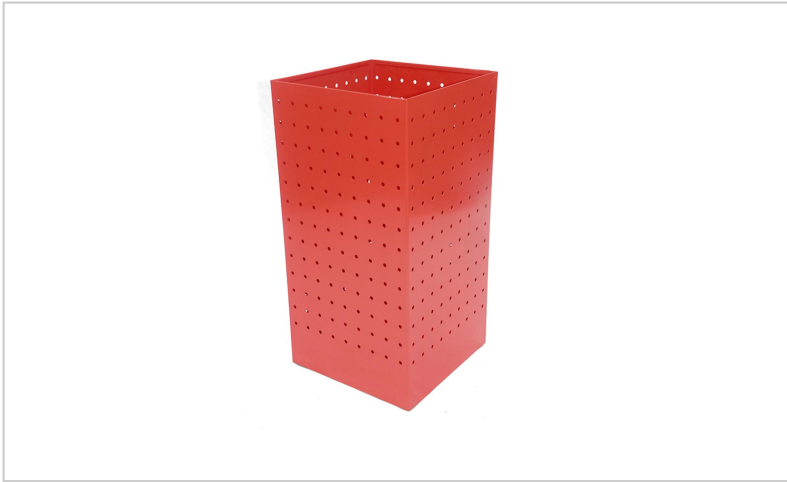

Square Perforated Steel Square Umbrella Door

Description

- Square umbrella door made of perforated steel sheet with epoxy paint in any color.
- Weight: 4 Kg.
- Dimensions: 245 x 245 x 485mm (width x depth x height).
- Made in Portugal.
- You can customize the color of this product according to the RAL chart.

Features

Marca

Categoria Umbrella Stand

Price

Price with discount	78,60 €
Price without discount	87,33 €
Without VAT	63,90 €

Product in Store

[Square Perforated Steel Square Umbrella Door](#)