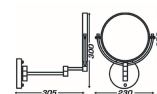

Mirror Mural Gold Double Face 3X

Description

- Double-sided mirror (normal or x3 vision).
- Other finishes available: chrome / copper.
- Chrome-plated brass arm.
- Mirror diameter: 200mm.
- Net weight: 0.743 kg.
- Weight in carton: 1,060 kg.
- Arm Material: Chrome Brass.
- Dimensions: 23 x 30.5 x 30cm (length x depth x height).