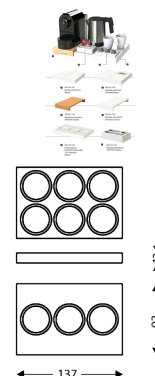

Reversible Secondary Tray Coaster White

Description

- Stylish design.
- Easy to clean.
- White color.
- Waterproof.
- Dimensions: 13.4 x 9.2 x 1.3 cm (length x width x height).

Features

Marca

Categoria Accessories

Price

Price with discount 6,84 €

Price without discount ~~8,55 €~~

Without VAT 5,56 €

Product in Store

[Reversible Secondary Tray Coaster White](#)