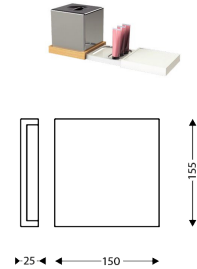

Tray Secondary To Tray Orchestra Bathroom

Description

- Tray Secondary Tray Orchestra Bathtub 8661587.
- Stylish design.
- Easy to clean.
- White color.
- Waterproof.
- Dimensions: 15 x 15.5 x 2.5 cm (length x width x height)

Features

Marca

Categoria Trays

Price

Upon request

Product in Store

[Tray Secondary To Tray Orchestra Bathroom](#)