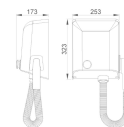

### Description

- Wall-mounted hair dryer, satin finish
- High performance. Powerful and extra fast hair drying.
- Suitable for uninterrupted use.
- Robust, with conical outlet connection to the tube for a proportional reduction in air output.
- Air handle held by magnets.
- Suitable for communities and spaces with a very high frequency of use
- Complies with European safety directives (CE)

### Features

- Operation: hose type with push button
- Dimensions: 323 height x 253 width x 173 depth (mm)
- Weight: 5.5 kg
- Power: 800 W