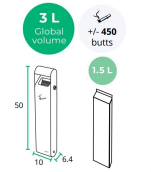

## Slim wall-mounted ashtray 3L

### Product in Store

[Slim wall-mounted ashtray 3L](#)

- .Colour: Black.
- Gross weight: 3.1Kg
- Capacity: 3L (+/- 450 beats)
- Dimensions: 10 x 50 x 6.4cm (Length x Height x Width)
- Compatible with support [8991451](#) if you do not wish to fix it to the wall.