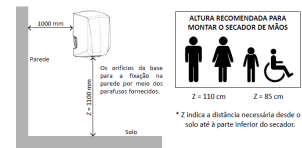

High-Performance 800W Compact Hand Dryer with HEPA Filter and Sensor

Description

The compact hand dryer with optical sensor and HEPA filter is the ideal solution for commercial and hotel spaces that require speed, hygiene and efficiency. Made of high-resistance ABS, it combines a modern design with high performance, providing fast and silent drying even in high-traffic areas.

With air-blade technology, it dries hands in around 10 seconds, thanks to the air outlet speed of 505 km/h. The 800W universal motor (total power 1200W) ensures low energy consumption, while the acoustic insulation and reduced noise level (69.3 dB at 2 metres) make the device suitable for environments where sound comfort is essential.

The model features double electrical insulation (**IP23**) and **Class II**, and can be installed 0.60 m from water, with automatic stop by timer and overheating protection. The lateral suction with slats and the **HEPA filter** ensure air purification during the drying process, eliminating particles and promoting a cleaner and safer environment.

Features

Marca

Categoria Low Consumption Hand Dryers

Price

Price with discount	134,07 €
Price without discount	220,64 €
Without VAT	109,00 €

Product in Store

[High-Performance 800W Compact Hand Dryer with HEPA Filter and Sensor](#)