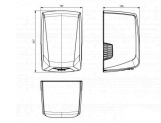

High-Performance 800W Compact Hand Dryer with HEPA Filter and Sensor

Description

The compact hand dryer with optical sensor and HEPA filter is the ideal solution for commercial and hotel spaces that require speed, hygiene and efficiency. Made of high-resistance ABS, it combines a modern design with high performance, providing fast and silent drying even in high-traffic areas.

With air-blade technology, it dries hands in around 10 seconds, thanks to the air outlet speed of 505 km/h. The 800W universal motor (total power 1200W) ensures low energy consumption, while the acoustic insulation and reduced noise level (69.3 dB at 2 metres) make the device suitable for environments where sound comfort is essential.

The model features double electrical insulation (**IP23**) and **Class II**, and can be installed 0.60 m from water, with automatic stop by timer and overheating protection. The lateral suction with slats and the **HEPA filter** ensure air purification during the drying process, eliminating particles and promoting a cleaner and safer environment.

Features

Marca

Categoria Low Consumption Hand Dryers

Price

Price with discount	134,07 €
Price without discount	220,64 €
Without VAT	109,00 €

Product in Store

[High-Performance 800W Compact Hand Dryer with HEPA Filter and Sensor](#)