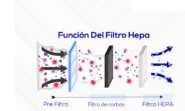

High-Performance 800W Compact Hand Dryer with HEPA Filter and Sensor

Description

The compact hand dryer with optical sensor and HEPA filter is the ideal solution for commercial and hotel spaces that require speed, hygiene and efficiency. Made of high-resistance ABS, it combines a modern design with high performance, providing fast and silent drying even in high-traffic areas.

The model features double electrical insulation (**IP23**) and **Class II**, and can be installed 0.60 m from water, with automatic stop by timer and overheating protection. The lateral suction with slats and the **HEPA filter** ensure air purification during the drying process, eliminating particles and promoting a cleaner and safer environment.