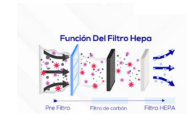

Hand Dryer Matte Black Sensor Hepa Filter 800W

Description

The compact hand dryer with optical sensor and HEPA filter is the ideal solution for commercial and hotel spaces that require speed, hygiene and efficiency. Made of high-resistance ABS, it combines a modern design with high performance, providing fast and silent drying even in high-traffic areas.