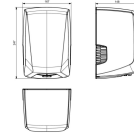

Hand Dryer Matte Black Sensor Hepa Filter 800W

Description

The compact hand dryer with optical sensor and HEPA filter is the ideal solution for commercial and hotel spaces that require speed, hygiene and efficiency. Made of high-resistance ABS, it combines a modern design with high performance, providing fast and silent drying even in high-traffic areas.

With air-blade technology, it dries hands in around 10 seconds, thanks to the air outlet speed of 505 km/h. The 800W universal motor (total power 1200W) ensures low energy consumption, while the acoustic insulation and reduced noise level (69.3 dB at 2 metres) make the device suitable for environments where sound comfort is essential.

The model features double electrical insulation (**IP23**) and **Class II**, and can be installed 0.60 m from water, with automatic stop by timer and overheating protection. The lateral suction with slats and the **HEPA filter** ensure air purification during the drying process, eliminating particles

Features

Marca	
Categoria	Low Consumption Hand Dryers

Price

Price with discount	141,45 €
Price without discount	251,68 €
Without VAT	115,00 €

Product in Store

[Hand Dryer Matte Black Sensor Hepa Filter 800W](#)