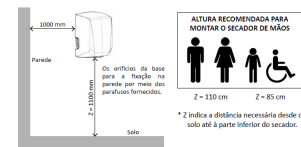

Hand Dryer Matte Black Sensor Hepa Filter 800W

Description

The compact hand dryer with optical sensor and HEPA filter is the ideal solution for commercial and hotel spaces that require speed, hygiene and efficiency. Made of high-resistance ABS, it combines a modern design with high performance, providing fast and silent drying even in high-traffic areas.

With air-blade technology, it dries hands in around 10 seconds, thanks to the air outlet speed of 505 km/h. The 800W universal motor (total power 1200W) ensures low energy consumption, while the acoustic insulation and reduced noise level (69.3 dB at 2 metres) make the device suitable for environments where sound comfort is essential.

The model features double electrical insulation (**IP23**) and **Class II**, and can be installed 0.60 m from water, with automatic stop by timer and overheating protection. The lateral suction with slats and the **HEPA filter** ensure air purification during the drying process, eliminating particles

Features

Marca	
Categoria	Low Consumption Hand Dryers

Price

Price with discount	141,45 €
Price without discount	251,68 €
Without VAT	115,00 €

Product in Store

[Hand Dryer Matte Black Sensor Hepa Filter 800W](#)