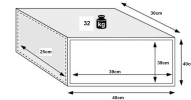

Jade E-40 Safe 40x40x30CM

Description

- Surface-mounted safes for home and office.
- Practical and versatile.
- Easy to use.
- Locking system: Electronic
- Locking: Key lock with emergency safety lock.
- Electronic lock with:
  - 1 User Code of 2 to 15 digits.
  - 1 Emergency Code of 8 digits.
- Programmable delay from 1 to 99 minutes.
- Power supply: 4 AA 1.5V batteries included.
- Low battery warning.
- External socket with 9V battery (6LR61).
- Door thickness: 6 mm.
- Body thickness: 4 mm.
- Screws: 2 - Ø25 mm.

Features

Marca

Categoria

Professional
Safe

Price

Price with discount 381,92 €

Price without discount 424,35 €

Without VAT 310,50 €

Product in Store

[Jade E-40 Safe 40x40x30CM](#)