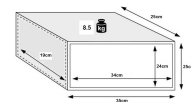

Vision 25 Safe 25x25x35CM

Description

- With modern lines and minimalist design.
- Elegance and security.
- Easy to use, it is the perfect ally at home.
- Its pure aesthetics are ideal for decorating any room.
- Lock system:
  Lock: 2 triangular keys + keypad. Includes emergency lock.
  Digital keypad + key: 1 user code with 1 to 8 digits + 1 emergency code with 1 to 8 digits
- Power source:
  4 AA 1.5V batteries included.
  Low battery warning.
- Permanent display of date and time on the screen.

Features

Marca

Categoria

Domestic
Safe

Price

Price with discount 149,45 €

Price without discount ~~166,05 €~~

Without VAT 121,50 €

Product in Store

[Vision 25 Safe 25x25x35CM](#)