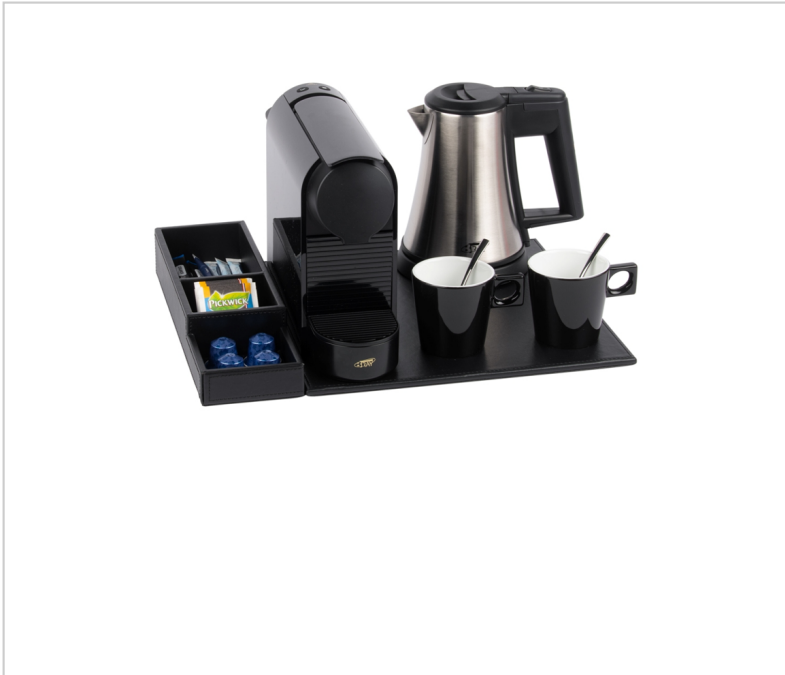

Main Tray SNAP Black Faux Leather 32x32 cm

Description

- Multifunctional.
- Flexible.
- They can be mounted in different ways.
- Made from faux leather.
- High quality.
- Black color.
- Main tray and condiment tray bags tea and sugar as well as matching coffee pods ([CB1312](#))
- The Condiment Tray ([CB1312](#)) can be fitted to the left or right side of the main tray (unique magnetic click system).
- Ultra-compact configuration possible by placing the condiment tray on top of the main tray.
- dimensions:

13,95 €

Product in Store

[Main Tray SNAP Black Faux Leather 32x32 cm](#)

° Main tray: 0.8 x 32 x 32cm (height x width x length).

° Condiment Tray ([CB1312](#)): 5.5 x 9.7 x 32cm (height x width x length).

° Complete set: 5.5 x 41.7 x 32cm (height x width x length).

° Compact configuration: 6.3 x 32 x 32cm (height x width x length).

- 2 years warranty.

Documents

[Technical Data Sheets - EN \(168.05 Kb\)](#)