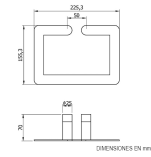

VERONA Series Black Stainless Steel Towel Rack

Description

- Stainless steel towel rail.
- Durability.
- Resistance.
- Suitable for public environments.
- Matt black finish.
- Also available in brushed stainless steel (N16880S), shiny stainless steel (N16880B) and gold finish (N16880G).
- Made from AISI 304 stainless steel.
- Includes concealed wall fixing screws.
- Cleaning: we recommend cleaning with a cotton cloth lightly dampened in a soapy solution. Then wipe dry.
- Dimensions: 155.3 x 225.3 x 70 mm (Height x Width x Depth)

Features

Marca

Categoria

Black Line
WC
Accessories

Price

Price	50,02 €
Without VAT	40,67 €

Product in Store

[VERONA Series Black Stainless Steel Towel Rack](#)