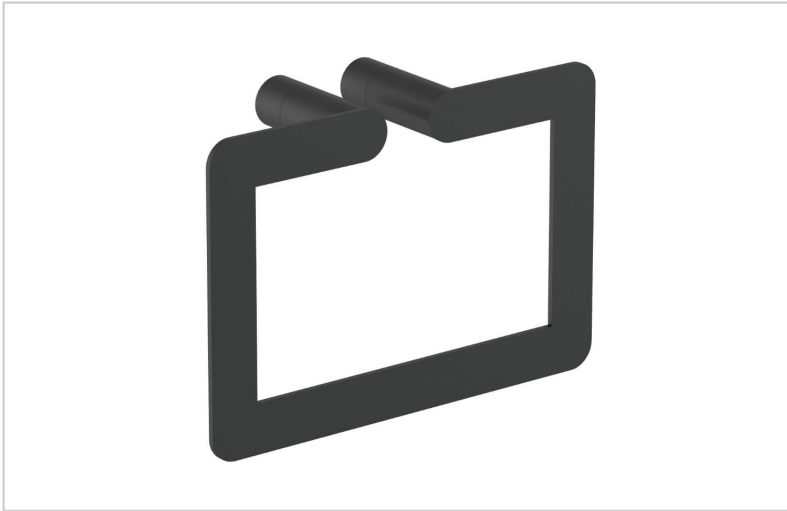

VERONA Series Black Stainless Steel Towel Rack

Description

- Stainless steel towel rail.
- Durability.
- Resistance.
- Suitable for public environments.
- Matt black finish.
- Also available in brushed stainless steel (N16880S), shiny stainless steel (N16880B) and gold finish (N16880G).
- Made from AISI 304 stainless steel.
- Includes concealed wall fixing screws.
- Cleaning: we recommend cleaning with a cotton cloth lightly dampened in a soapy solution. Then wipe dry.
- Dimensions: 155.3 x 225.3 x 70 mm (Height x Width x Depth)

Features

Marca

Categoria

Black Line
WC
Accessories

Price

Price	50,02 €
Without VAT	40,67 €

Product in Store

[VERONA Series Black Stainless Steel Towel Rack](#)