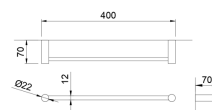

Hotel Towel Rack in Brushed Stainless Steel, 40 cm, Roma Series

Description

- Towel rack 400 mm
- Durable and corrosion-resistant.
- Suitable for public environments.
- Concealed wall mounting.
- Material: AISI 304 stainless steel
- Finish: Brushed
- Dimensions: Ø22 x 400 x 70 mm (Height x Length x Depth)

[Hotel Towel Rack in Brushed Stainless Steel, 40 cm, Roma Series](#)

Documents

[Technical Data Sheets - PT \(502.24 Kb\)](#)