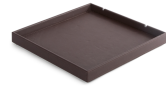

Brown Square Welcome Tray

Description

- Welcome tray with square design, made of wood with dark brown synthetic leather, ideal for presenting kettle, coffee or tea.
- Luxurious fabric.
- Color: Dark Brown.
- Stitching.
- Exclusive square design.
- Ideal for displaying kettle and coffee/tea, mugs and utensils (Not included)
- With 2 spaces for cables.
- Water repellent and easy to clean.
- Material: wood and synthetic leather.
- Dimensions: 38 x 38 x 3 cm (Length x Width x Height)
- Weight: 0.6 kg

Features

Marca

Categoria

Trays

Price

Upon request

Product in Store

[Brown Square Welcome Tray](#)