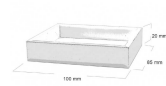

Rectangular Soap Dish or Base Amenities Matte Black

Description

- Rectangular soap dish.
- Can function as a base for amenities (not included)
- Color: matte black.
- Ideal for home or hotel bathroom.
- Made from high quality acrylic.
- Easy to clean.
- Dimensions: 20 x 100 x 85 mm. (Height x Length x Width)

Features

Marca

Categoria Trays

Price

Price 13,38 €

Without VAT 10,88 €

Product in Store

[Rectangular Soap Dish or Base Amenities Matte Black](#)