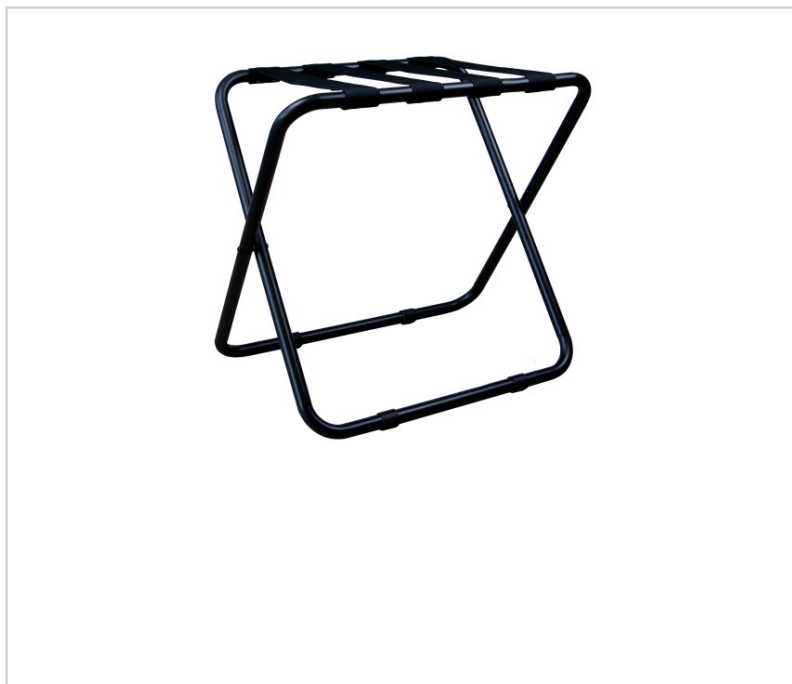

Black Steel Suitcase Support STAY

Description

- Steel structure with black nylon straps.
- Very compact and foldable.
- 2 years warranty.
- Dutch design.
- Strong and stable.
- It fits perfectly in the wardrobe.
- Three resistant nylon straps.
- Economic model.
- Rounded corners.
- Produced with maximum attention to detail.
- Color: Black.
- Dimensions: 55x37x52cm (Length x Width x Height)