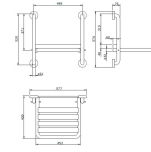

### Description

- Wall-mounted foldable shower seat.
- Made of AISI 304 stainless steel with brushed finish.
- Durability and corrosion resistance.
- Wall fixation.
- Operation: The seat is used in the horizontal position.
- Dimensions:
  - 570 x 577 x 430 mm (Height x Width x Depth)
  - Folded: 570 x 577 x 75 mm (Height x Width x Depth)
- Bar diameter: Ø32 mm
- Maximum supported weight: approximately 100 kg (with proper wall installation)
- Stainless steel requires maintenance, as dirt over time can damage the chromium (Cr) contained in the stainless steel. We recommend monthly cleaning with a specialized stainless steel cleaner.