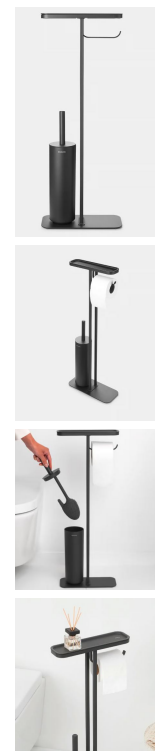

Roll Holder with Towel Holder and Shelf - MINDSET BRABANTIA

Description

- All-in-one - shelf, toilet roll holder and toilet brush in one stand.
- Ready at once - everything you need in the toilet, without sticking or drilling.
- Handsfree - shelf for phone or other items.
- Integrated toilet roll holder.
- Toilet brush holder conveniently fixed to the stand.
- Better and easier cleaning under the rim - special brush shape.
- Discreet - closed brush holder.
- Standing strong - the weighted base ensures stability.

Features

Marca	Brabantia
Categoria	Black Line WC Accessories

Price

Price with discount	101,35 €
Price without discount	126,69 €
Without VAT	82,40 €

Product in Store

[Roll Holder with Towel Holder and Shelf - MINDSET BRABANTIA](#)

- No slipping, no scratching - soft non-slip base.
- Made of corrosion resistant materials.
- More sustainable choice - made of 34% recycled materials, 94% recyclable after use.
- Weight: 3kg
- Measurements: 75.5 x 12.5 x 29 cm (Height x Length x Width)