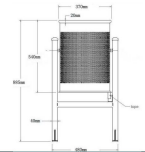

60l Foldable Outdoor Waste Bin Panacea

Description

- Foldable outdoor waste bin that can be fixed to the ground.
- Made from perforated steel.
- Easy to clean thanks to its folding system.
- Ideal for parks, gardens and urban areas.
- Great resistance to shocks and oxidation.
- Easy to install.
- Weight: 8kg
- Capacity 60L
- Color: Gray
- Dimensions: 88.5 x 37 cm (Height x Diameter)

119,90 €

Product in Store

[60l Foldable Outdoor Waste Bin Panacea](#)

Documents

[Technical Data Sheets - ES \(530.53 Kb\)](#)