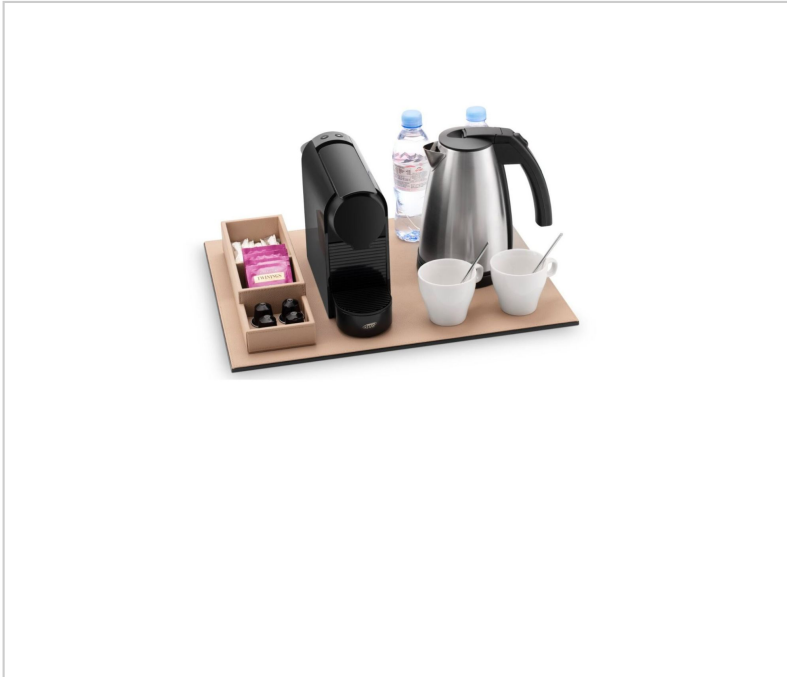

## SWITCH Main Tray Reversible Black and Beige Synthetic Leather for Coffee Machine 50 x 40cm

### Description

- Reversible main tray.
- Made from high quality faux fur
- Colour Black and Beige.
- Water repellent and easy to clean.
- Ideal for any type of hospitality or office.
- Dimensions: 50 x 40 x 0.8cm (Length x Width x Height)

### Product in Store

[SWITCH Main Tray Reversible Black and Beige Synthetic Leather for Coffee Machine 50 x 40cm](#)

- Kettle: [CB1410C](#) / [CB1408C](#)

- Cups: [CB1419](#) / [CB1420](#)

**\*2 year warranty.**