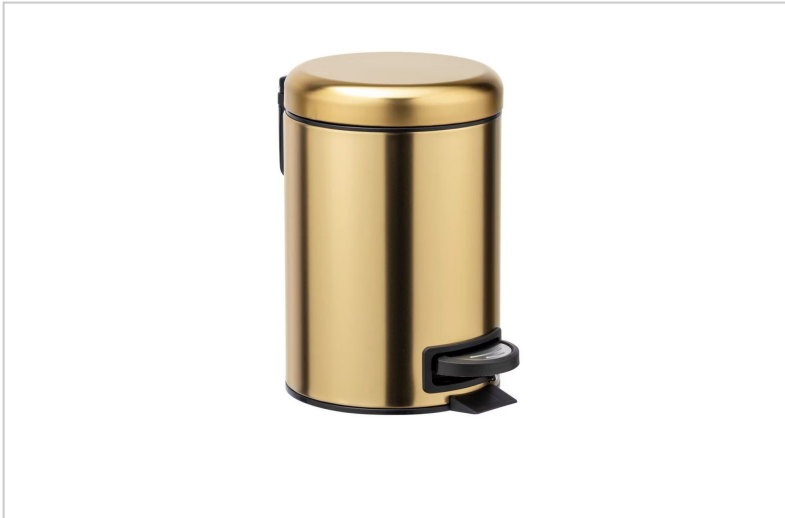

Gold Stainless Steel Pedal Bin 3l

Description

The Pedal Bin, with a 3-litre capacity, is the perfect choice for hotels that value sophisticated design and functionality.

- Made of stainless steel with a matte gold finish, this bin combines durability, rust resistance, and a touch of luxury for bathrooms, washrooms, and offices.
- Its practical pedal allows hands-free opening, ensuring hygiene and comfort for guests.
- The removable inner bucket makes cleaning and refilling easy, while the fingerprint-resistant coating keeps the surface spotless.
- Compact, measuring 17 x 25 x 22.5 cm, this stainless steel pedal bin is an elegant and efficient solution for waste management in small spaces, blending modern aesthetics with functionality.
- **Key features:**
 - Capacity: 3 litres
 - Material: stainless steel with matte gold coating

Features

Marca

Categoria Up to 10 liters

Price

Price 24,54 €

Without VAT 19,95 €

Product in Store

[Gold Stainless Steel Pedal Bin 3l](#)

- Fingerprint-resistant
- Removable plastic inner bucket
- Pedal for easy opening
- Lid with automatic closing

Optimize waste management in your hotel with this high-quality stainless steel pedal bin, perfect for environments demanding hygiene and premium design.