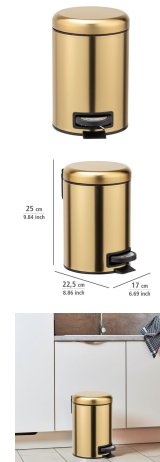

Gold Stainless Steel Pedal Bin 3l

Description

The Pedal Bin, with a 3-litre capacity, is the perfect choice for hotels that value sophisticated design and functionality.

- Made of stainless steel with a matte gold finish, this bin combines durability, rust resistance, and a touch of luxury for bathrooms, washrooms, and offices.
- Its practical pedal allows hands-free opening, ensuring hygiene and comfort for guests.
- The removable inner bucket makes cleaning and refilling easy, while the fingerprint-resistant coating keeps the surface spotless.
- Compact, measuring 17 x 25 x 22.5 cm, this stainless steel pedal bin is an elegant and efficient solution for waste management in small spaces, blending modern aesthetics with functionality.
- **Key features:**
 - Capacity: 3 litres
 - Material: stainless steel with matte gold coating

Features

Marca

Categoria Up to 10 liters

Price

Price 24,54 €

Without VAT 19,95 €

Product in Store

[Gold Stainless Steel Pedal Bin 3l](#)

- Fingerprint-resistant
- Removable plastic inner bucket
- Pedal for easy opening
- Lid with automatic closing

Optimize waste management in your hotel with this high-quality stainless steel pedal bin, perfect for environments demanding hygiene and premium design.