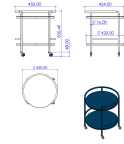

Customizable Drinks Trolley for Bar or Hotel Entrance

Description

Add a touch of elegance and functionality to your space with this customizable drinks trolley, perfect for bar service, event support, or as a decorative element in hotel entrances, local accommodations, or hostels.

- With a rounded design and robust structure, this trolley combines contemporary aesthetics with practicality.
- It includes a removable tray, ideal for easy serving, and integrated wheels for efficient mobility in different environments.
- Available in various colors to customize according to your space's style. Contact us for options.
- Features:
 - Dimensions: 50 x 43 x 45 cm
 - Structure: Ø16 mm metal tube with 2 mm thickness
 - Finish: Epoxy/polyester powder coating (structure and shelves)
 - Shelves: Ø420 mm in DC01 steel plate, 2 mm thickness

Features

Marca

Categoria Catering cars

Price

Upon request

Product in Store

[Customizable Drinks Trolley for Bar or Hotel Entrance](#)

- Functionality: Removable tray + wheels for easy transport
- Recommended use: Bars, hotels, events, tourist accommodations, interior decoration