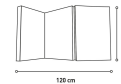

## Grey Mattress for Travel Crib Hotel 60x120cm

### Description

This foldable mattress for portable travel crib is the ideal solution to ensure additional comfort for babies during stays in hotels and local accommodations.

- Made of polyurethane with an exterior polyester cover, it offers a soft and safe surface for the child to rest. Its structure is divided into three sections, allowing for compact folding and easy transport.
- It includes a carrying bag, perfect for professional use and frequent transportation.
- Compatible with most portable travel cribs, this mattress is 5 cm thick, making it more comfortable than the base mattresses supplied with standard structures.
- Suitable from birth up to 36 months.
- Main features:
  - Foldable mattress for portable travel crib;
  - Dimensions:
    - Open: 119 x 59 x 5 cm (length x width x height);

### Product in Store

[Grey Mattress for Travel Crib Hotel 60x120cm](#)

- Folded: 59 x 39 x 15 cm (length x width x height);
  
- Weight: 0.8 kg;
- Polyester cover, polyurethane interior;
- Structure in 3 foldable sections;
- Includes carrying bag;
- Compatible with most portable baby beds;
- Density: 18D;
- Compliance with UNE-EN 16120:2013;
- Color: grey. Available in blue ([CB2062A](#));
- 3-year warranty.