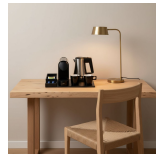

Main Tray Black Faux Leather 32x32 cm

Description

The main tray in 32x32cm synthetic leather is the ultra-compact and multifunctional solution ideal for optimizing organization and presentation in top-notch hotel units.

Manufactured with high-quality synthetic leather in elegant black, it combines durability and ease of cleaning, ensuring an impeccable appearance even with intensive use. This model allows practical integration of the tray with dividers for sugar sachets, tea, or coffee capsules ([CB1312](#)), which can be attached to any side of the main tray thanks to the exclusive magnetic click system, offering flexibility and customization according to service needs.

For those looking to maximize space without losing functionality, there is also the possibility of an ultra-compact configuration, positioning the divider tray over the main one, a perfect feature for environments with limited space.