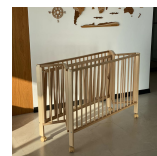

### Description

The Foldek folding wooden crib is the ideal solution for hotels that want to combine comfort, safety, and practicality in accommodating their youngest guests.

With dimensions of 124 x 66 x 84.5 cm (length x width x height), this crib was designed to facilitate transport and storage without losing the robustness and stability essential in professional environments.