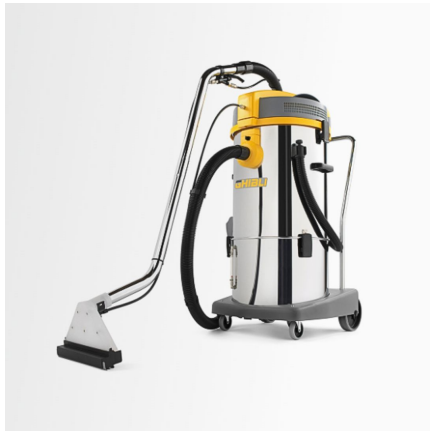

Injection Spray Extraction Machine Power Extra 31 Ghibli

Description

The Injection Spray Extraction Machine Power Extra 31 Ghibli is the top-of-the-line model of the Power Extra series, developed for professional cleaning tasks that require maximum capacity, performance and autonomy. Equipped with two suction motors, it guarantees high extraction efficiency even on denser textile surfaces.

The CEME pump provides 60 W of power, a spray rate of 4.5 liters per minute and 6 bar of pressure, enabling fast and uniform application of the cleaning solution. The 31-liter solution tank and the 32-liter recovery tank offer great autonomy, with easy emptying through the drain hose or by completely removing the reservoir.

With an airflow of 142 l/s, vacuum of 225 mbar, noise level of 82 dB(A) and IPX4 rating, this equipment is designed for demanding environments where performance and durability are essential. The 10-meter power cable provides an excellent working range.

Features

Marca

Categoria Machines
injection
extraction

Price

Price	2.154,96 €
Without VAT	1.752,00 €

Product in Store

[Injection Spray Extraction Machine Power Extra 31 Ghibli](#)

The Power Extra 31 I CEME includes: spray-ex upholstery nozzle, 3 m flexible hose (Ø40), Ø40 spray-ex floor nozzle and nylon protection filter.