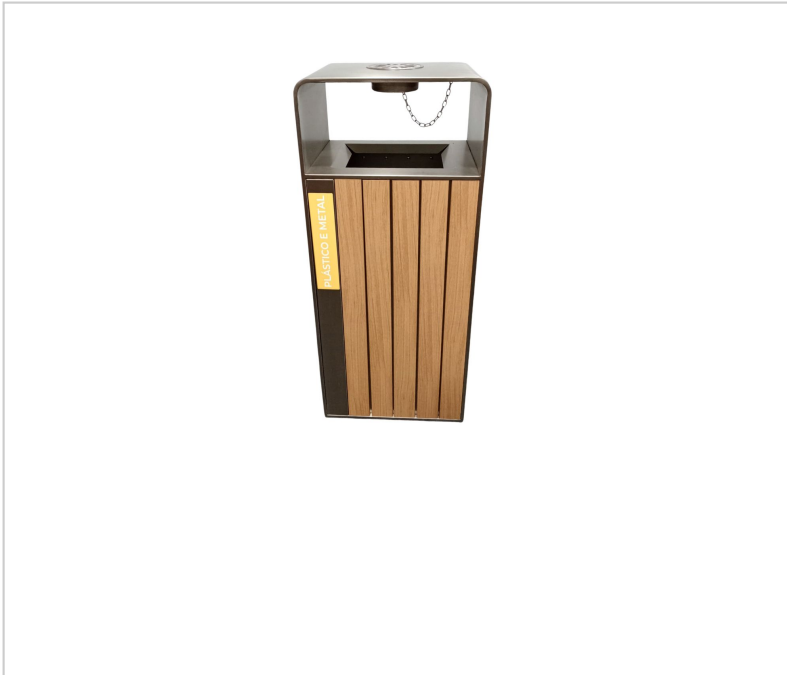

Stainless Steel Ashtray Recycling Bin with Wood Effect

Description

Keep your commercial space clean with the brushed steel ashtray recycling bin. Manufactured in stainless steel 201, this product combines durability and aesthetics, featuring a wood-look finish and brushed steel details that integrate easily into any décor.

Its **dimensions of 40 x 32 x 94 cm (length x width x height)** and a thickness of 0.8 mm ensure robustness and resistance to daily use.

The interior of the recycling bin includes a galvanised sheet metal container measuring 31 x 26 x 59 cm (length x width x height). This practical design facilitates removal and waste disposal, promoting a cleaner and more pleasant environment.

Ideal for semi-covered outdoor areas and entrance zones, the ashtray recycling bin is perfect for those seeking a

Features

Marca

Categoria Outdoor recycling bins

Price

Price 329,37 €

Without VAT 267,78 €

Product in Store

[Stainless Steel Ashtray Recycling Bin with Wood Effect](#)

functional and quality product.

Invest in the ashtray recycling bin and offer an effective solution for waste management, contributing to maintaining the aesthetics of your space.