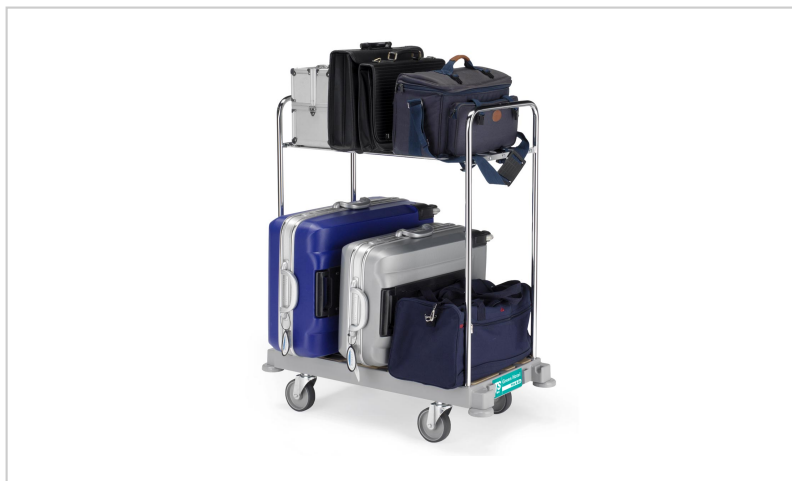

## Hotel 955 - Trolley

### Description

- Luggage trolley composed with a plastic base with wheels 125 mm, reinforced with a shelf of wood with strips anti-slip, 2 stanchions chromed and 5 transoms chromed. Ideal for the transportation of baggages in the Hotels.
- Dimensions: cm 53x101x178
- Maximun capacity: 200 kg

### Features

Marca

Categoria

Luggage  
Carrier Car