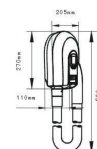

Hair Dryer Mural

Description

- Five levels of heat between 40 and 80 °C.
- Power adapter for shaver.

TECHNICAL DATA:

- Material: ABS plastic white.
- Power: 1500W.
- Air speed: 15 m/s.
- Water protection: IP24.
- Dimensions: 215 high x 100 wide x 155 deep mm.